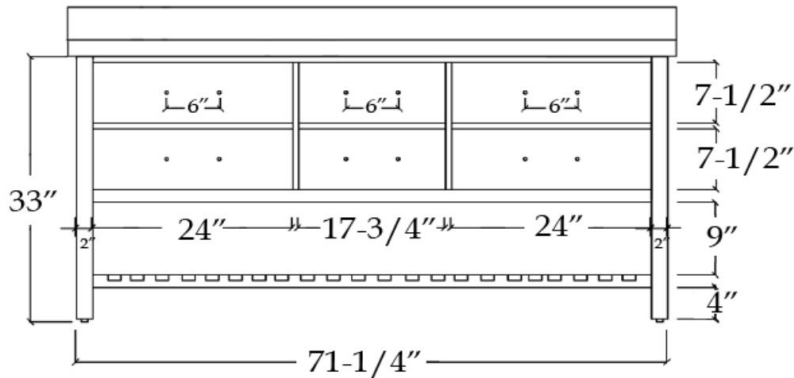

# VALENCIA

Bathroom Vanity

TOP VIEW

COUNTER-TOP

Backsplash

FRONT VIEW

SIDE VIEW