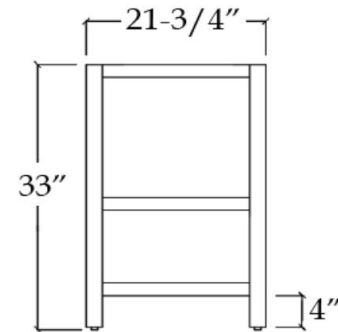

# VALENCIA

Bathroom Vanity

TOP VIEW

COUNTER-TOP

Backsplash

FRONT VIEW

SIDE VIEW