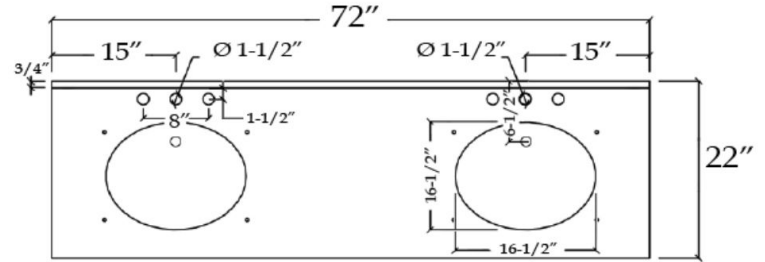

# VALENCIA

Bathroom Vanity

TOP VIEW

COUNTER-TOP

Backsplash

FRONT VIEW

SIDE VIEW